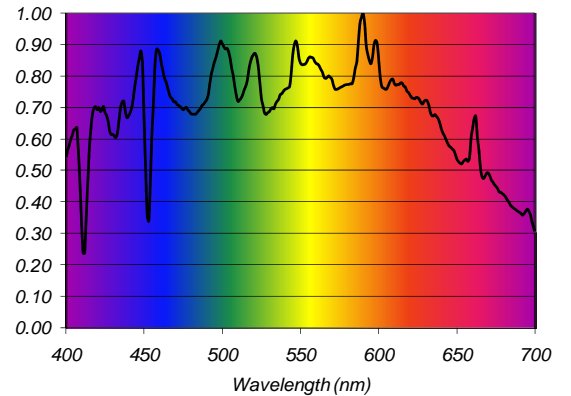

Spectral Power Distribution

Notes:
Drawing not to scale
Forced air cooling required for source and driver components