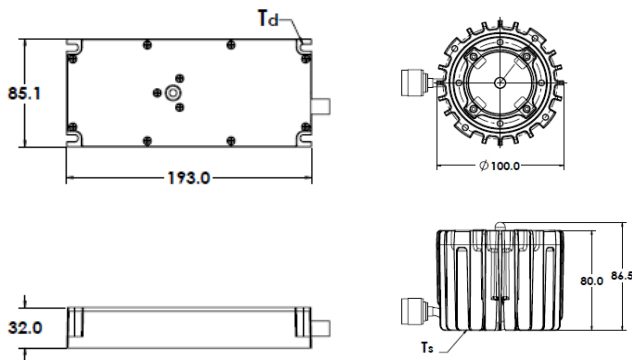

Ideal for moving heads, film, studio and high intensity spot lighting

LIFI® Entertainment
 Typical Product Data at-a-Glance

Part Description	LIFI® light source
Ordering Codes	LIFI-ENT-31-02
Source Length (mm)	86.5
Source Diameter (mm)	100
Driver Unit L x W x H (mm)	193 x 85 x 32
Rated Average Life (hrs.)	10000
Total Initial Lumens	17800
Turn-on time (sec.)	<60
CCT(K)	5300
CRI	94
Dimming Range (%)	20-100
Nominal Power Use (W-driver) ¹	266
DC Input Voltage	28
Input Current (A)	9.5

¹ LIFI® system DC power. Additional power supply required for AC operation

LIFI® Dimensions (mm)

Spectral Power Distribution

Notes:
 Drawing not to scale
 Forced air cooling required for source and driver components